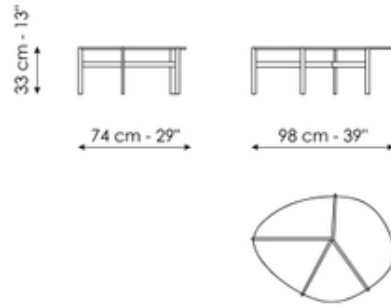

Data sheet

Flac high

Width: 106cm

Depth: 106cm

Height: 36cm

Flac medium

Width: 98cm

Depth: 74cm

Height: 33cm

Flac low

Width: 79cm

Depth: 78cm

Height: 29cm

Finishes

Top

Tempered cast glass
Bronzed