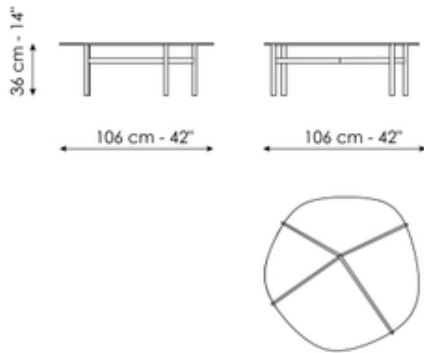

BONALDO

Flac

Designer: Fabrice Berrux

Flac is the name of the new collection of coffee tables designed by Fabrice Berrux for Bonaldo, available in three heights and three diameters (Flac low, Flac medium, Flac high). The characterizing element is the fused and tempered glass top which gives the effect of the surface of water: the top floats on a slender metal base which almost appears to be the mounting for a precious stone. The different heights at which the tables are offered allow the creation of interesting compositions, characterized by a subtle interplay of superimpositions which highlight different shades of colour in the intersection of the glass.

Data sheet

Flac high

Width: 106cm

Depth: 106cm

Height: 36cm

Flac medium

Width: 98cm

Depth: 74cm

Height: 33cm

Flac low

Width: 79cm

Depth: 78cm

Height: 29cm

Finishes

Top

Tempered cast glass
Bronzed