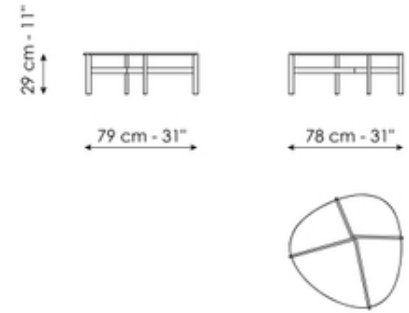

Data sheet

Flac high

Width: 106cm

Depth: 106cm

Height: 36cm

Flac medium

Width: 98cm

Depth: 74cm

Height: 33cm

Flac low

Width: 79cm

Depth: 78cm

Height: 29cm

Finishes

Top

Tempered cast glass
Bronzed